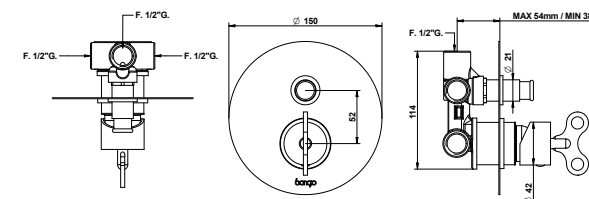

ARTICOLO COMPLETO / COMPLETE ITEM

63556CRCR03
CRCR/CRRS/CRSS/CRBI/CRNE/CRLI/CRSB

PARTE INCASSO
BUILT-IN PART

PARTE ESTERNA DA ABBINARE
EXTERNAL MATCHING PART

09494

63556CRCR03EU
CRCR/CRRS/CRSS/CRBI/
CRNE/CRLI/CRSB

63525NENE03EU
NENE/RSRS/BIBI/NSNS

63556FAFA03EU
FAFA/NMNM/HMHM/CMCM/
AMAM/OMOM

ACCESSORI / ACCESSORIES

00109CRPR

RICAMBI / SPARE PARTS

9808

63329

Miscelatore incasso con deviatore automatico a 2 uscite e cartuccia tradizionale.

Built-in mixer with 2 way automatic diverter and traditional cartridge.

ARTICOLO COMPLETO / COMPLETE ITEM

63329CRCR
CRCR/CRRS/CRSS/CRBI/CRNE/CRLI/CRSB

ACCESSORI / ACCESSORIES

00102CRPRPR

OPTIONAL: Scatola incasso per cartongesso / Built-in box for drywall and cavity wall 09702PBOX

RICAMBI / SPARE PARTS

9813

00114CRPP