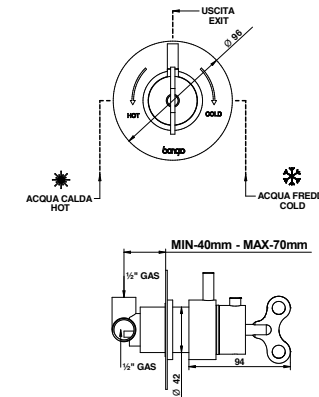

RICAMBI / SPARE PARTS

9813

9860

63544

Termostatico incasso coassiale 1/2".

Built-in coaxial 1/2" thermostatic mixer.

ARTICOLO COMPLETO / COMPLETE ITEM

**63544CRCR**  
CRCR/CRRS/CRSS/CRBI/CRNE/CRLI/CRSB