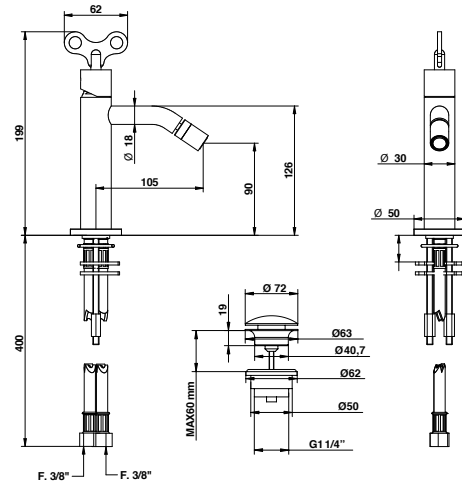

63322/VE

Miscelatore con piletta clic-clac e cartuccia tradizionale.

Bidet mixer with clic-clac waste and traditional mixer.

ARTICOLO COMPLETO / COMPLETE ITEM

63322CRCRVE
CRCR/CRRS/CRSS/CRBI/CRNE/CRLI/CRSB

63322NENEVE
NENE/RSRS/BIBI/NSNS

63322FAFAVE
FAFA/NMNM/HMHM/CMCM/AMAM/OMOM

Abbinabile a / To match with:
Sifone / Siphon - **00066CR00**

RICAMBI / SPARE PARTS

9870

9393CR

63338

Miscelatore lavabo con bocca da 194 mm e cartuccia tradizionale.

Wall basin mixer with 194 mms. spout and traditional cartridge.