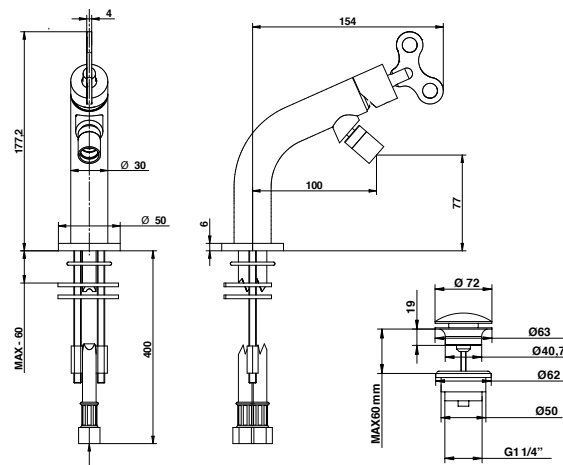

63332

Miscelatore lavabo alto girevole con piletta clic-clac e cartuccia tradizionale.

High swivel basin mixer with clic-clac waste and traditional cartridge.

ARTICOLO COMPLETO / COMPLETE ITEM

63332CRCR
CRCR/CRRS/CRSS/CRBI/CRNE/CRLI/CRSB

63332NENE
NENE/RSRS/BIBI/NSNS

63332FAFA
FAFA/NMNM/HMHM/CMCM/AMAM/OMOM

Abbinabile a / To match with:
Sifone / Siphon - **00067CR00**

RICAMBI / SPARE PARTS

63322

Miscelatore bidet con piletta clicclac e cartuccia tradizionale.

Bidet mixer with clic-clac waste and traditional cartridge.

ARTICOLO COMPLETO / COMPLETE ITEM

63322CRCR
CRCR/CRRS/CRSS/CRBI/CRNE/CRLI/CRSB

63322NENE
NENE/RSRS/BIBI/NSNS

63322FAFA
FAFA/NMNM/HMHM/CMCM/AMAM/OMOM

Abbinabile a / To match with:
Sifone / Siphon - **00066CR00**

RICAMBI / SPARE PARTS

63321/VE

Miscelatore lavabo con piletta clic-clac e cartuccia tradizionale.

Basin mixer with clic-clac waste and traditional cartridge.

ARTICOLO COMPLETO / COMPLETE ITEM

63321CRCRVE
CRCR/CRRS/CRSS/CRBI/CRNE/CRLI/CRSB

63321NENEVE
NENE/NENE/BIBI/NSNS

63321FAFAVE
FAFA/NMNM/HMHM/CMCM/AMAM/OMOM

Abbinabile a / To match with:
Sifone / Siphon - **00067CR00**

RICAMBI / SPARE PARTS

63332/VE

Miscelatore lavabo alto con bocca lunga, piletta clic-clac e cartuccia tradizionale.

High basin mixer with long spout, clic-clac waste and traditional cartridge.

ARTICOLO COMPLETO / COMPLETE ITEM

63332CRCRVE
CRCR/CRRS/CRSS/CRBI/CRNE/CRLI/CRSB

63332NENEVE
NENE/RSRS/BIBI/NSNS

63332FAFAVE
FAFA/NMNM/HMHM/CMCM/AMAM/OMOM

Abbinabile a / To match with:
Sifone / Siphon - **00067CR00**

RICAMBI / SPARE PARTS

Articoli con cartuccia progressiva disponibili sul sito www.bongio.com / Products with progressive cartridges are available at www.bongio.com