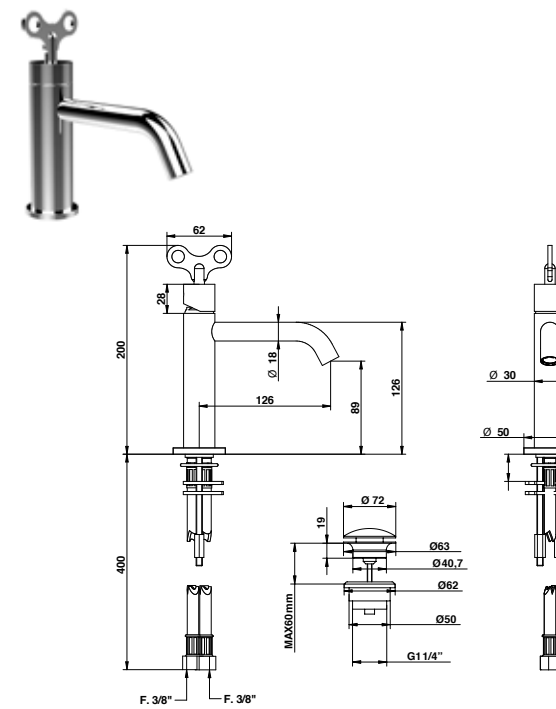

ARTICOLO COMPLETO / COMPLETE ITEM

63322CRCR
CRCR/CRRS/CRSS/CRBI/CRNE/CRLI/CRSB

63322NENE
NENE/RSRS/BIBI/NSNS

63322FAFA
FAFA/NMNM/HMHM/CMCM/AMAM/OMOM

Abbinabile a / To match with:
Sifone / Siphon - **00066CR00**

RICAMBI / SPARE PARTS

63321/VE

Miscelatore lavabo con piletta clic-clac e cartuccia tradizionale.

Basin mixer with clic-clac waste and traditional cartridge.

ARTICOLO COMPLETO / COMPLETE ITEM

63321CRCRVE
CRCR/CRRS/CRSS/CRBI/CRNE/CRLI/CRSB

63321NENEVE
NENE/NENE/BIBI/NSNS

63321FAFAVE
FAFA/NMNM/HMHM/CMCM/AMAM/OMOM

Abbinabile a / To match with:
Sifone / Siphon - **00067CR00**

RICAMBI / SPARE PARTS

63332/VE

Miscelatore lavabo alto con bocca lunga, piletta clic-clac e cartuccia tradizionale.

High basin mixer with long spout, clic-clac waste and traditional cartridge.