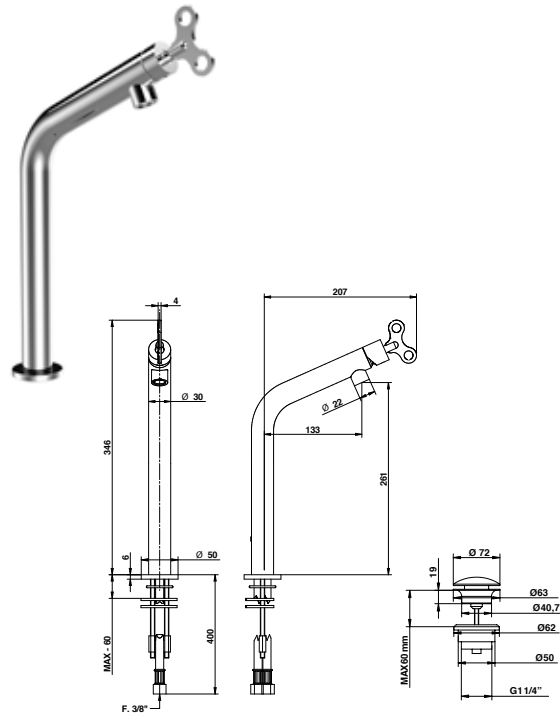

63332

Miscelatore lavabo alto girevole con piletta clic-clac e cartuccia tradizionale.

High swivel basin mixer with clic-clac waste and traditional cartridge.

ARTICOLO COMPLETO / COMPLETE ITEM

63332CRCR
CRCR/CRRS/CRSS/CRBI/CRNE/CRLI/CRSB

63332NENE
NENE/RSRS/BIBI/NSNS

63332FAFA
FAFA/NMNM/HMHM/CMCM/AMAM/OMOM

Abbinabile a / To match with:
Sifone / Siphon - **00067CR00**

RICAMBI / SPARE PARTS

63322

Miscelatore bidet con piletta clicclac e cartuccia tradizionale.

Bidet mixer with clic-clac waste and traditional cartridge.