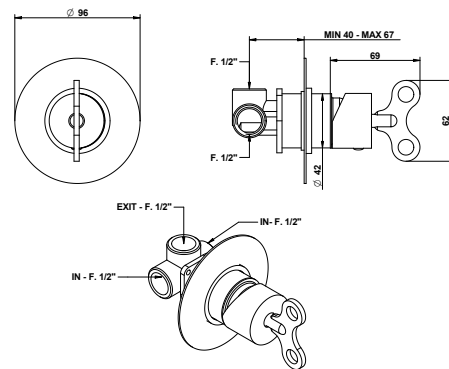

ARTICOLO COMPLETO / COMPLETE ITEM

63324CRCR
CRCR/CRRS/CRSS/CRBI/CRNE/CRLI/CRSB

PARTE INCASSO
BUILT-IN PART

PARTE ESTERNA DA ABBINARE
EXTERNAL MATCHING PART

FINITURE / FINISHES

09761

63324CRCREU
CRCR/CRRS/CRSS/CRBI/CRNE/CRLI/CRSB

63324NENEEU
NENE/RSRS/BIBI/NSNS

63324FAFAEU
FAFA/NMNM/HMHM/CMCM/AMAM/OMOM

ACCESSORI / ACCESSORIES

00100CRPRP

OPTIONAL: Scatola incasso per cartongesso / Built-in box for drywall and cavity wall 09702PBOX

RICAMBI / SPARE PARTS

9813

63324/RP

Miscelatore incasso con cartuccia tradizionale. Built-in mixer with traditional cartridge.