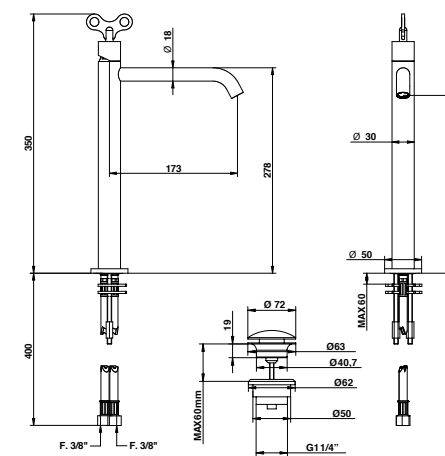

Abbinabile a / To match with:  
Sifone / Siphon - **00067CR00**

RICAMBI / SPARE PARTS

63332/VE

Miscelatore lavabo alto con bocca lunga, piletta clic-clac e cartuccia tradizionale.

High basin mixer with long spout, clic-clac waste and traditional cartridge.