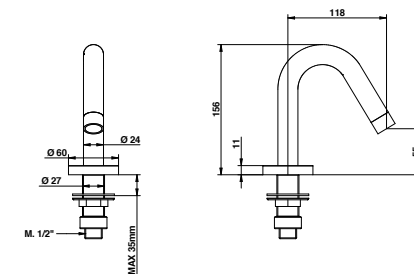

970

Bocca bordo piano per vasca.

Deck bath spout.