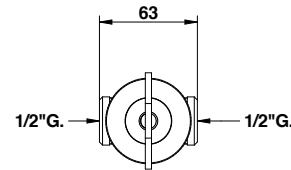

63500

Rubinetto incasso da 1/2". 1/2" built-in tap.